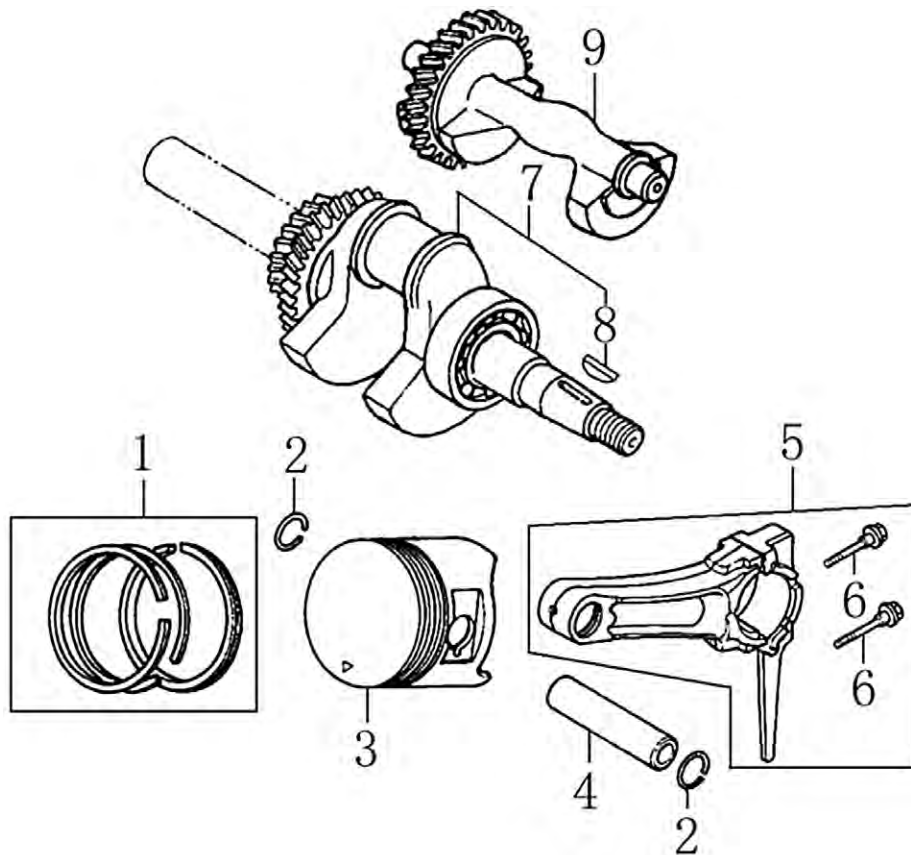

Cylinder Head

ITEM	PART NO.	QTY.	DESCRIPTION
1	0J35240147	6	BOLT, FLANGE
2	0J39340112	1	COVER, VALVE
3	0J39340113	1	GASKET, VALVE COVER
4	0J39340114	1	TUBE, BREATHER
5	0G84420211	4	BOLT, HEAD FLNG., 10x80
6	0G84420210	2	BOLT, STUD, EXHAUST
7	0J00620106	1	SPARK PLUG
8	0J39340115	1	HEAD, CYLINDER
9	0J00620107	1	GASKET, CYLINDER HEAD
10	0G84420212	2	PIN, DOWEL
11	0K0090	2	BOLT, STUD, INTAKE

420cc ENGINE

Crankcase

ITEM	PART NO.	QTY.	DESCRIPTION
1	0G84420217	2	BOLT, FLANGE
2	0G84420105	1	SWITCH ASSY., OIL LEVEL
3	0G84420118	1	BEARING, RADIAL BALL 6202
4	0G84420218	1	WASHER, FLAT 8*16*1.2
5	0G84420219	1	PIN, LOCK, 10MM
6	0G84420220	1	SHAFT, GOVERNOR ARM
7	0G84420108	1	SEAL, OIL
8	0G84420110	2	BOLT, DRAIN PLUG
9	0G84420109	2	WASHER, DRAIN PLUG, 12MM
10	0H98380100	1	CRANKCASE, (ELECT. START)
11	0J35250337	1	CLEAT, CABLE
12	0G84420194	1	BOLT, FLANGE, 6x12
13	0G84420112	1	ALERT UNIT,OIL
14	0G84420194	1	BOLT, FLANGE, 6x12
15	0G84420116	1	SEAL, OIL

420cc ENGINE

Crankshaft and Piston

ITEM	PART NO.	QTY.	DESCRIPTION
1	0J28790111	1	RING SET,PISTON
2	0G84420237	2	CIRCLIP, PISTON PIN
3	0K22930111	1	PISTON
4	0G84420238	1	PIN, PISTON
5	0J00620113	1	CONNECTING ROD ASSY
6	0G84420236	2	BOLT, CONNECTING ROD
7	0J00620108	1	CRANKSHAFT ASSY
8	0G84420119	1	KEY, SPECIAL WOODRUFF
9	0J00620111	1	WEIGHT, BALANCER

Rocker and Camshaft

ITEM	PART NO.	QTY.	DESCRIPTION
1	0J39430124	1	ROCKER ARM EXH.
2	0J39430125	1	ROCKER ARM INT.
3	0J93060101	2	VALVE ROCKER SHAFT
4	0J39430127	2	PUSH ROD
5	0G84420174	2	LIFTER, VALVE
6	0G84420122	2	ROTATOR, VALVE
7	0G84420239	4	LOCKER, VALVE
8	0G84420123	2	RETAINER, VALVE SPRING
9	0G84420124	2	SPRING, VALVE
10	0G84420125	1	SEAT, VALVE SPRING
11	0G84420128	1	SEAL, VALVE STEM
12	0J39430126	1	VALVE ASSY.
13	0G8442F114	1	CAMSHAFT ASSY
14	0J93060102	2	LOCKER
15	0K22930113	1	RETAINER, ROCKER ARM SHAFT
16	0G84420194	1	BOLT, FLANGE
17	0K6775	1	ROCKER ARM ASSY. EXHAUST
18	0K6777	1	ROCKER ARM ASSY. INTAKE